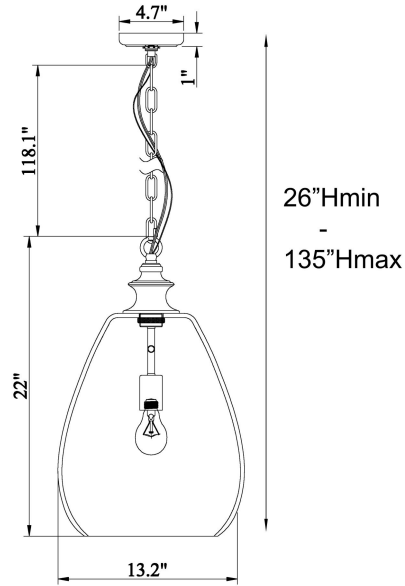

**Adreana Bell Pendant**

PRODUCT VIEW

DIMENSION VIEW

SPECIFICATIONS

SKU	P8110-1
DIMENSION	13"W x 13"D x 22"H
MATERIALS	Iron & Glass
FINISH	Vintage Smoke Luster
SOCKET & BULBS	1 x E26
WATTS PER SOCKET/ITEM	60 W / 60 W
CANOPY	5" Dia x 1"H
WIRE/CHAIN	120"/118"
Weight	10 LBS
ADJUSTABLE HEIGHT	26"Hmin – 135"Hmax

**Vintage Smoke Luster:** A hand-blown mercury glass finish with soft charcoal undertones, silvered highlights, and a misty, timeworn shimmer—elegant, atmospheric, and full of vintage soul.

NOTE:

- Safety Rate: UL/ETL Dry. It is for indoor use only.
- Some Assembling work is required. Please follow the instructions.
- Professional installation recommended. Dimmable with compatible bulbs/dimmer.