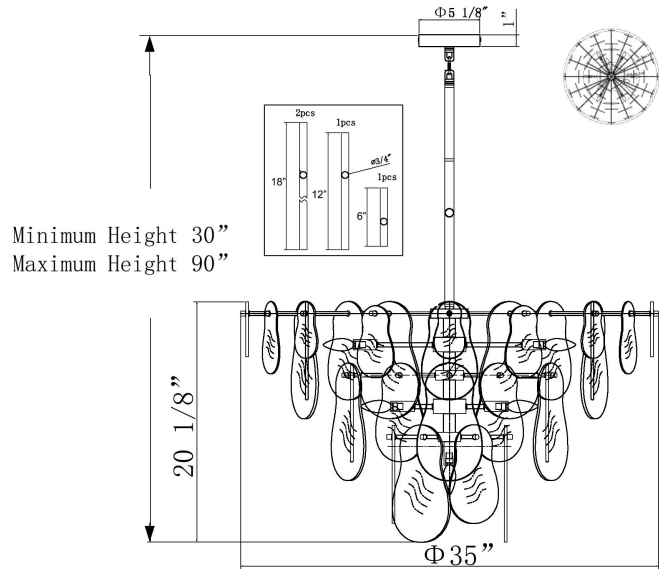

Idalia Large Chandelier

PRODUCT VIEW

DIMENSION VIEW

SPECIFICATIONS

SKU	H24101L- 10
DIMENSION	35"W x 35"D x 20"H
MATERIALS	Iron & Glass
FINISH	Warm Brass
SOCKET & BULBS	10 x E12
WATTS PER SOCKET/ITEM	40 W / 400 W
CANOPY	5" Dia x 1"H
WIRE/RODS	120"/1x18" + 3x12" + 3x6"
ADJUSTABLE HEIGHT	30"H _{min} – 90"H _{max}
NET WEIGHT	45 LBS

NOTE:

- Safety Rate: UL/ETL Dry. It is for indoor use only
- Some Assembling work is required. Please follow the instructions.
- Professional installation recommended. Dimmable with compatible bulbs/dimmer.