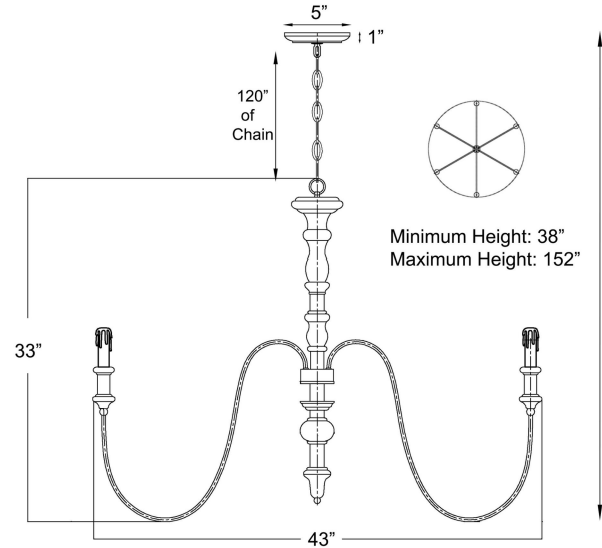

Karalea Dawn Chandelier

PRODUCT VIEW

DIMENSION VIEW

SPECIFICATIONS

SKU	H8122-6GY
DIMENSION	43"W x 43"D x 33"H
MATERIALS	Iron & wood
FINISH	Vintage Limestone
SOCKET & BULBS	6 x E12
WATTS PER SOCKET/ITEM	60 W / 360 W
CANOPY	5"Dia x 1"H
WIRE/CHAIN	120"/120"
NET WEIGHT	11 LBS
ADJUSTABLE HEIGHT	38"Hmin – 152"Hmax