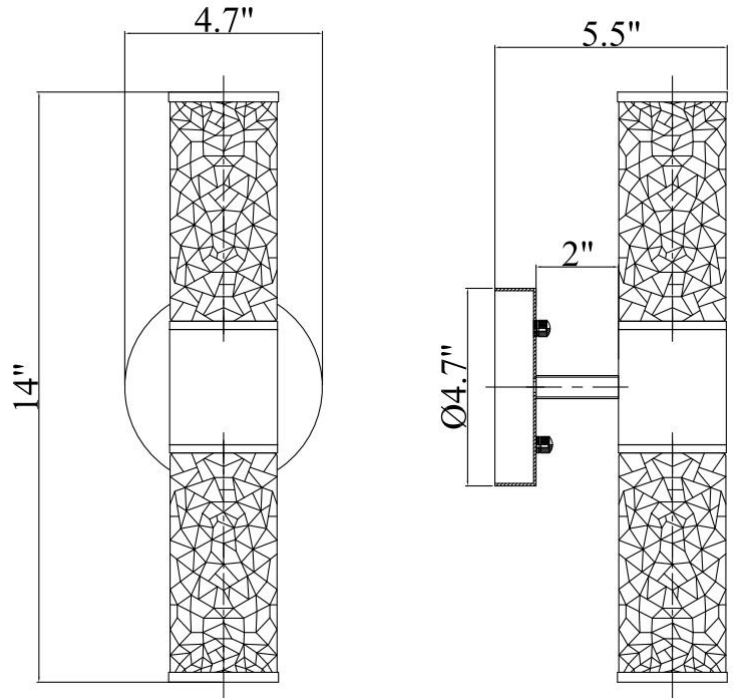

**Gradara Double Sconce**

**PRODUCT VIEW**

**DIMENSION VIEW**

**SPECIFICATIONS**

SKU	KWS0123-2PT
DIMENSION	5"W x 5.5"D x 14"H
MATERIALS	Iron & Glass
FINISH	Old World Pewter Finish +Adorned with Soft Brass Accents
SOCKET & BULBS	2 x E12
WATTS PER SOCKET/ITEM	40 W / 80 W
BACKPLATE	5" D x 1"H
SHADE	3"D x 6.25"H
NET WEIGHT	3 LBS