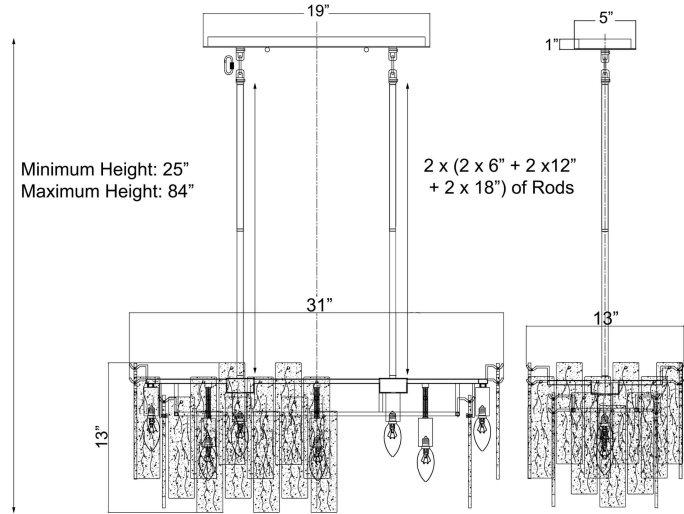

Flavia Long Chandelier - Polished Nickel

PRODUCT VIEW

DIMENSION VIEW

SPECIFICATIONS

SKU	H21107-5PN
DIMENSION	31"W x 13"D x 13"H
MATERIALS	Iron & Glass
FINISH	Polished Nickel
SOCKET & BULBS	7 x E12
WATTS PER SOCKET/ITEM	60 W / 420 W
CANOPY	19"W x 5"D x 1"H
WIRE/RODS	120"/ 4 x 6" + 4 x 12" + 4 x 18"
ADJUSTABLE HEIGHT	25"Hmin – 84"Hmax