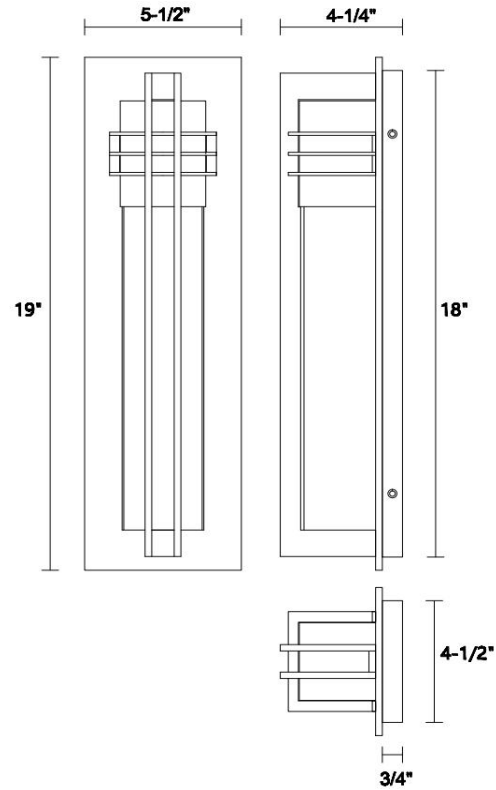

Calatrava Dual Outdoor - Standard

PRODUCT VIEW

DIMENSION VIEW

SPECIFICATIONS

SKU	KXW0412S-E
DIMENSION	5-1/2"W x 19"H x 4-1/4"E
MATERIALS	Iron & Glass
FINISH	Charcoal Black
INTEGRATED LED	13W LED / 1202 LM / 3000K / 90 CRI
WATTS PER SOCKET/ITEM	LED / 13W
BACKPLATE	4-1/2"W x 18" D x 3/4"H
ADJUSTABLE HEIGHT	N/A
NET WEIGHT	17 LBS