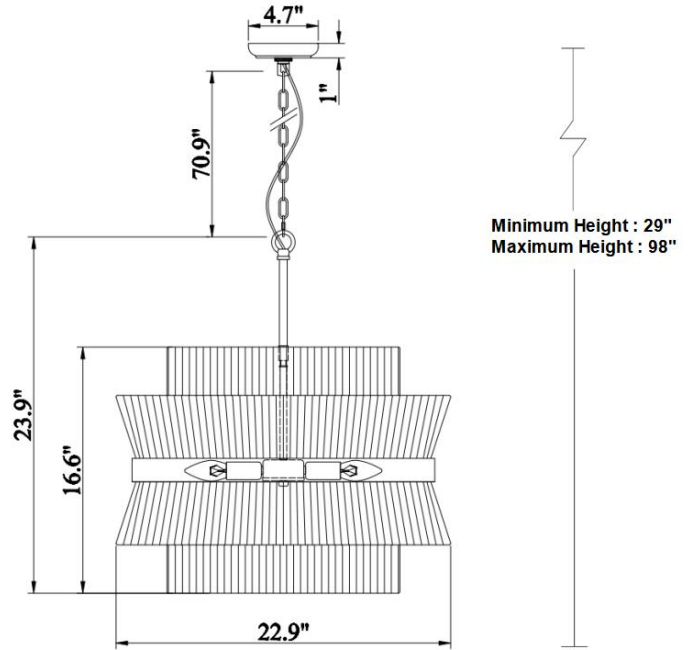

**Soleil Small Chandelier (white)**

**PRODUCT VIEW**

**DIMENSION VIEW**

**SPECIFICATIONS**

SKU	H25102-6W
DIMENSION	23"W x 23"D x 24"H
MATERIALS	Iron & Jute
FINISH	Warm Brass + White
SOCKET & BULBS	6 x E12
WATTS PER SOCKET/ITEM	40 W / 240 W
CANOPY	5" D x 1"H
WIRE/CHAIN	120" / 71"
NET WEIGHT	15 LBS
ADJUSTABLE HEIGHT	29"Hmin – 98"Hmax