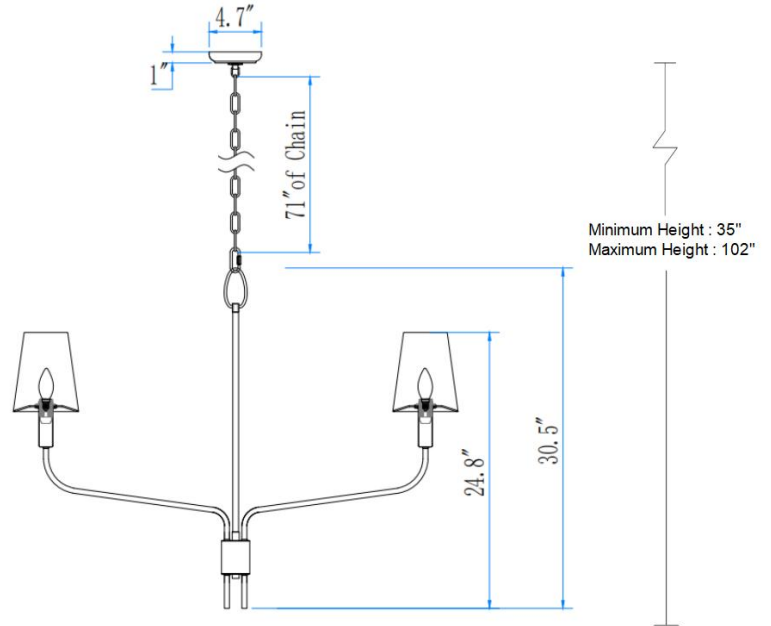

Vienna Grace Chandelier

PRODUCT VIEW

DIMENSION VIEW

SPECIFICATIONS

SKU	H25107-6
DIMENSION	40"W x 40"D x 30"H
MATERIALS	Iron & Fabric
FINISH	Viennese Brass
SOCKET & BULBS	6 x E12
WATTS PER SOCKET/ITEM	40 W / 240 W
CANOPY	5" D x 1"H
WIRE/CHAIN	120" / 71"
NET WEIGHT	12 LBS
ADJUSTABLE HEIGHT	35"Hmin – 102"Hmax

NOTE:

- Safety Rate: UL Dry. It is for indoor use only
- Some Assembling work is required. Please follow the instructions.
- Professional installation recommended. Dimmable with compatible bulbs/dimmer.