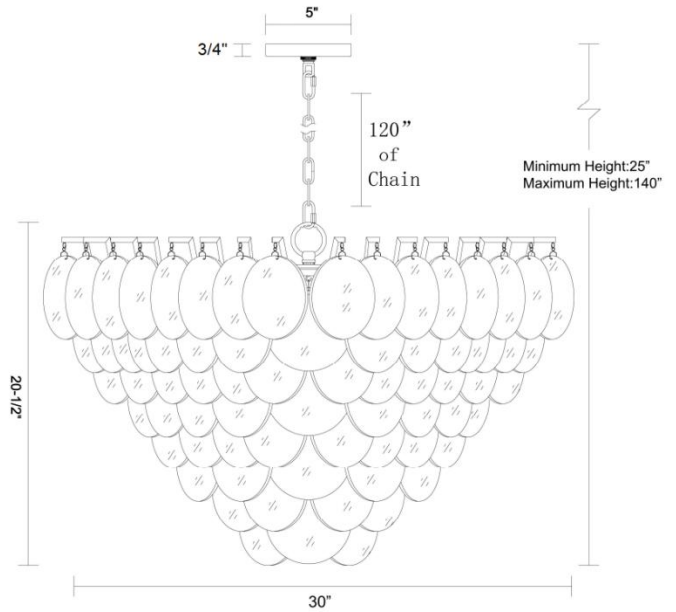

Jacobella Large Chandelier

PRODUCT VIEW

DIMENSION VIEW

SPECIFICATIONS

SKU	H21123-11BR or H21123-11BN
DIMENSION	30"W x 30"D x 20"H
MATERIALS	Iron & Glass
FINISH	Platted Brass or Brushed Nickel
SOCKET & BULBS	11 x E12
WATTS PER SOCKET/ITEM	60 W / 660 W
CANOPY	5" D x 3/4 "H
WIRE / CHAIN	120" / 120"
ADJUSTABLE HEIGHT	25" Hmin – 140"Hmax
NET WEIGHT	51 LBS