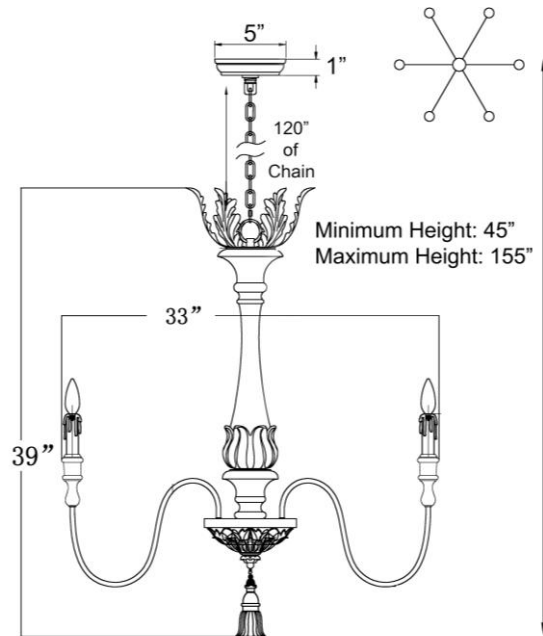

Calandra Grande Chandelier

PRODUCT VIEW

DIMENSION VIEW

SPECIFICATIONS

SKU	H5101-6
DIMENSION	33"W x 33"D x 39"H
MATERIALS	Iron & wood
FINISH	Provençal Stonewash
SOCKET & BULBS	6 x E12
WATTS PER SOCKET/ITEM	60 W / 360 W
CANOPY	5"Dia x 1"H
WIRE/CHAIN	120"/120"
Weight	15 LBS
ADJUSTABLE HEIGHT	45"Hmin – 155"Hmax