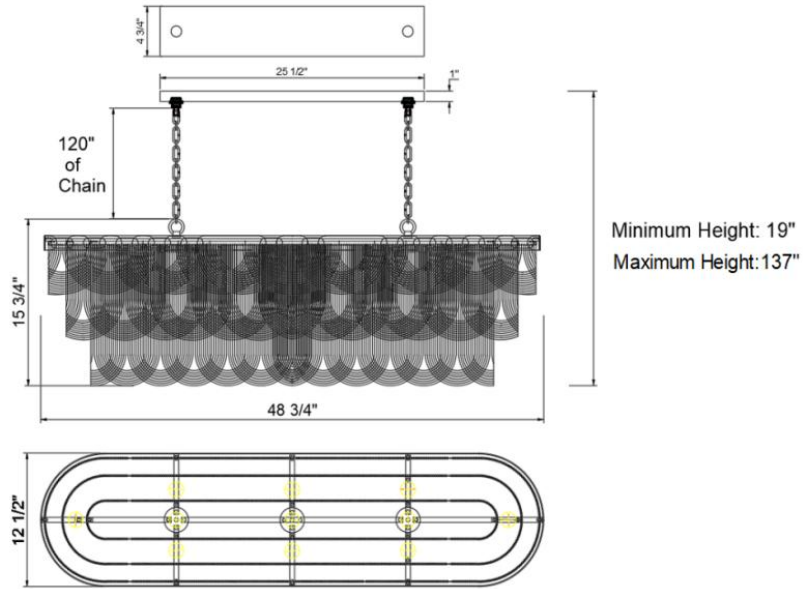

Venetian Lacefall Linear Chandelier - 48"

PRODUCT VIEW

DIMENSION VIEW

SPECIFICATIONS

| | |
|-----------------------|---|
| SKU | H26110L-48 |
| DIMENSION | 49 "W x 12 -1/2"D x 16 "H |
| MATERIALS | Iron & Crystal |
| FINISH | Brushed Siena Gold (Brushed Brass Tone) |
| SOCKET & BULBS | 11 x E12 |
| WATTS PER SOCKET/ITEM | 40 W / 440 W |
| CANOPY | 25-1/2" D x 1"H |
| WIRE / CHAIN | 120" / 120" |
| NET WEIGHT | 38 LBS |
| ADJUSTABLE HEIGHT | 19"Hmin – 137"Hmax |

NOTE:

- Safety Rate: ETL Dry. It is for indoor use only
- Some Assembling work is required. Please follow the instructions.
- Professional installation recommended. Dimmable with compatible bulbs/dimmer.