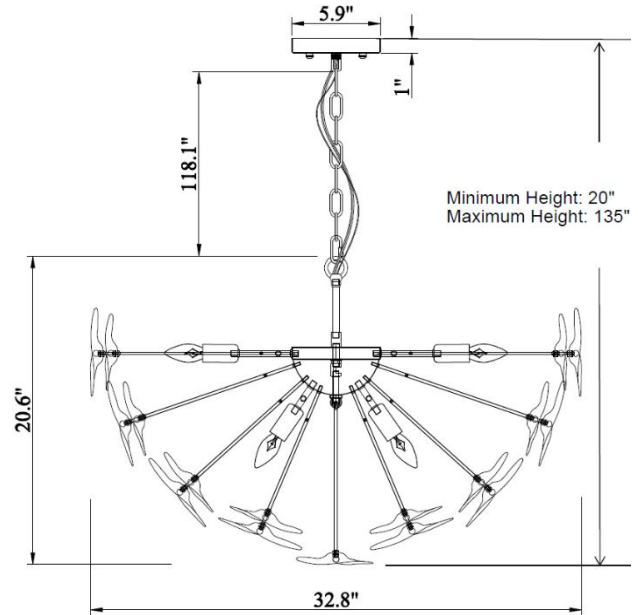

Sancia Chandelier — Large

PRODUCT VIEW

DIMENSION VIEW

SPECIFICATIONS

SKU	H21104-8BR
DIMENSION	33"W x 33"D x 21"H
MATERIALS	Iron & Glass
FINISH	Warm Aura Brass
SOCKET & BULBS	8 x E12
WATTS PER SOCKET/ITEM	40 W / 320 W
CANOPY	6" Dia x 1"H
WIRE/CHAIN	120"/118"
ADJUSTABLE HEIGHT	20"Hmin – 135"Hmax
NET WEIGHT	16 LBS