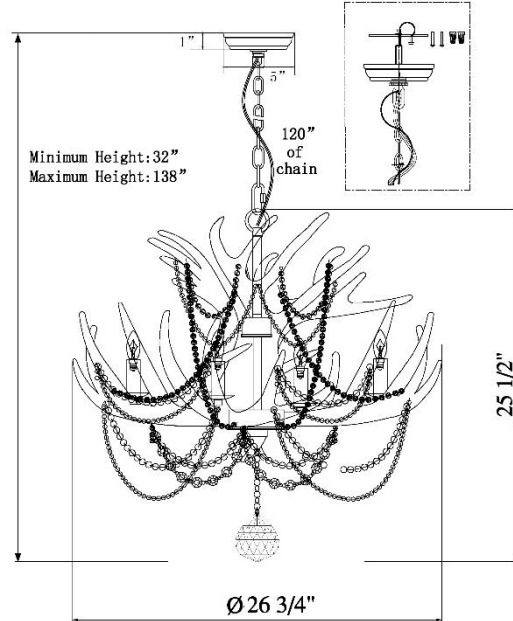

### PRODUCT VIEW

### DIMENSION VIEW

### SPECIFICATIONS

SKU	H22109S-5
DIMENSION	27"W x 27"D x 26"H
MATERIALS	Resin, Crystals & Iron
FINISH	Ivory Gray & Gild Silver for Candle Sleeves
SOCKET & BULBS	5 x E12
WATTS PER SOCKET/ITEM	40 W / 200 W
CANOPY	5"Dia x 1"H
WIRE/CHAIN	120"/120"
ADJUSTABLE HEIGHT	32"Hmin – 138"Hmax
NET WEIGHT	21 LBS