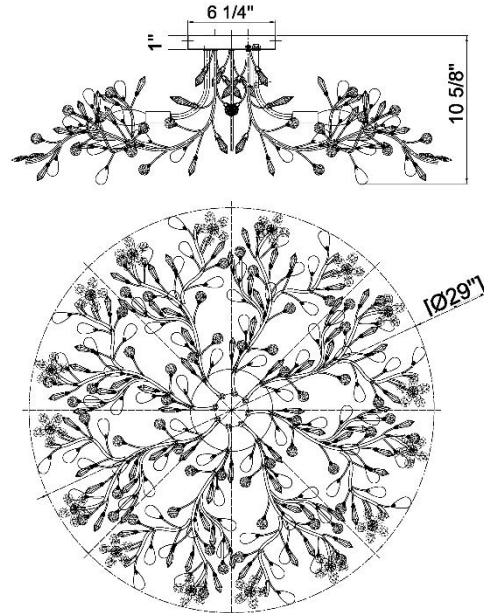

## Ludovica Blossom Flush-Mount

### PRODUCT VIEW

### DIMENSION VIEW

### SPECIFICATIONS

SKU	F25108-8
DIMENSION	32"W x 32"D x 11"H
MATERIALS	Iron & Crystal
FINISH	Sunwashed Goldleaf
SOCKET & BULBS	8 x E12
WATTS PER SOCKET/ITEM	40 W / 320 W
CANOPY	6" Dia x 1"H
WIRE/CHAIN	N/A
NET WEIGHT	15 LBS
ADJUSTABLE HEIGHT	N/A