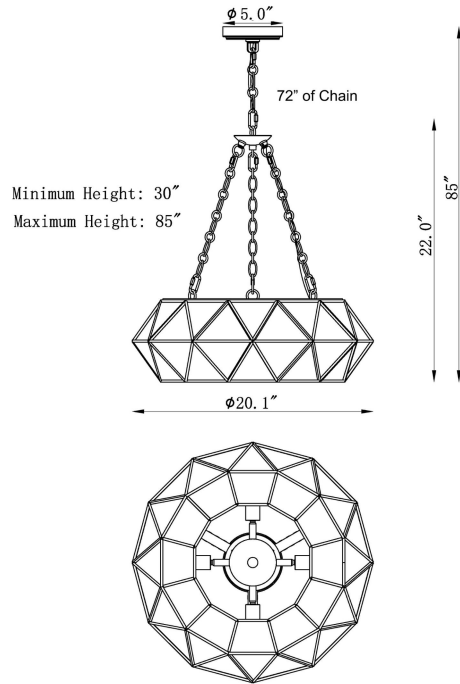

**Celestia Chandelier -Small**

**PRODUCT VIEW**

**DIMENSION VIEW**

**SPECIFICATIONS**

SKU	KCH4101-4
DIMENSION	20"W x 20"D x 22"H
MATERIALS	Brass+Iron+Antique glass
FINISH	Metal Frame: Starlit Brass /Glass Panels: Starlight Veil
SOCKET & BULBS	4 x E26
WATTS PER SOCKET/ITEM	60 W / 240 W
CANOPY	5" D x 1"H
CHAIN/WIRE	72"/120"
ADJUSTABLE HEIGHT	30"Hmin – 85"Hmax
NET WEIGHT	12 LBS