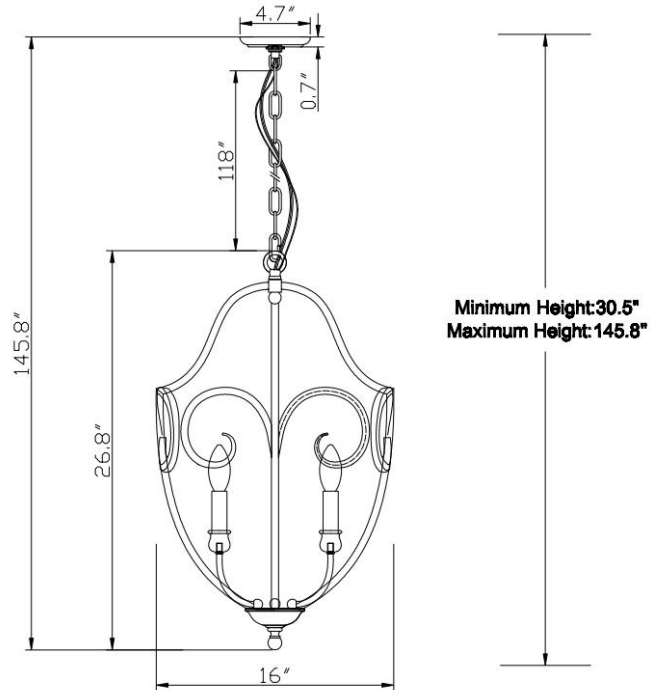

Liliana Chandelier

PRODUCT VIEW

DIMENSION VIEW

SPECIFICATIONS

SKU	H6224-4
DIMENSION	16"W x 16"D x 27"H
MATERIALS	Iron
FINISH	French Garden Patina
SOCKET & BULBS	4 x E12
WATTS PER SOCKET/ITEM	40 W / 160 W
CANOPY	5"Dia x 1"H
WIRE/CHAIN	120"/120"
NET WEIGHT	8 LBS
ADJUSTABLE HEIGHT	30"Hmin – 146"Hmax

NOTE:

- Safety Rate: UL/ETL Dry. It is for indoor use only
- Some Assembling work is required. Please follow the instructions.
- Professional installation recommended. Dimmable with compatible bulbs/dimmer.