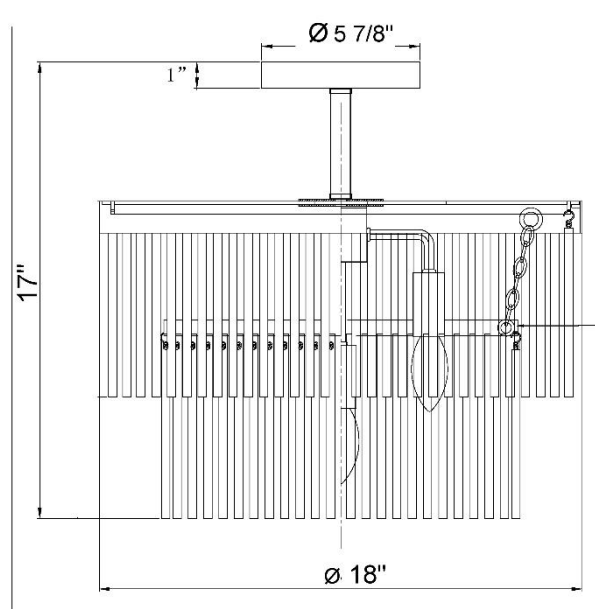

Imperial Tubular Bells Flush-mount

PRODUCT VIEW

DIMENSION VIEW

SPECIFICATIONS

SKU	F25113-5
DIMENSION	18"W x 18"D x 17"H
MATERIALS	Iron
FINISH	Antique Gild Gold
SOCKET & BULBS	5 x E12
WATTS PER SOCKET/ITEM	40 W / 200 W
CANOPY	6"Dia x 1"H
WIRE/CHAIN	120"/120"
ADJUSTABLE HEIGHT	N/A
NET WEIGHT	19 LBS

NOTE:

- Safety Rate: UL/ETL Dry. It is for indoor use only
- Some Assembling work is required. Please follow the instructions.
- Professional installation recommended. Dimmable with compatible bulbs/dimmer.