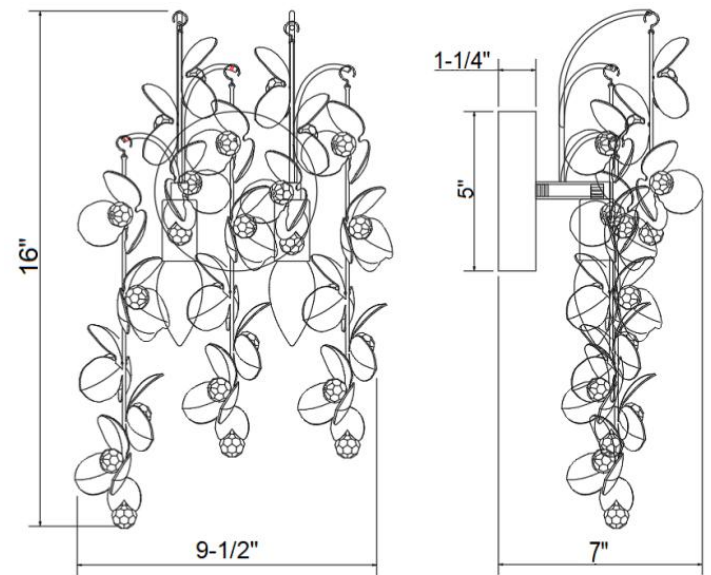

Lunaria Sconce

PRODUCT VIEW

DIMENSION VIEW

SPECIFICATIONS

SKU	W26120-2
DIMENSION	9-1/2"W x 7"D x 16"H
MATERIALS	Iron & Porcelain
FINISH	Siena Gold
SOCKET & BULBS	2 x E12
WATTS PER SOCKET/ITEM	40 W / 80 W
CANOPY	5" D x 1"H
WIRE / CHAIN	N/A
NET WEIGHT	3 LBS
ADJUSTABLE HEIGHT	N/A