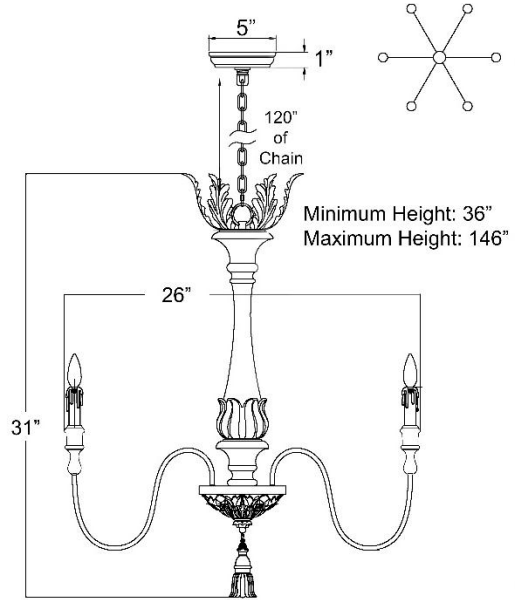

**Calandra Chandelier - Small**

**PRODUCT VIEW**

**DIMENSION VIEW**

**SPECIFICATIONS**

SKU	H5101S-6
DIMENSION	26"W x 26"D x 31"H
MATERIALS	Iron & Wood
FINISH	Provençal Stonewash
SOCKET & BULBS	6 x E12
WATTS PER SOCKET/ITEM	60 W / 360 W
CANOPY	5"Dia x 1"H
WIRE/CHAIN	120"/120"
ADJUSTABLE HEIGHT	36"Hmin – 146"Hmax
NET WEIGHT	10 LBS