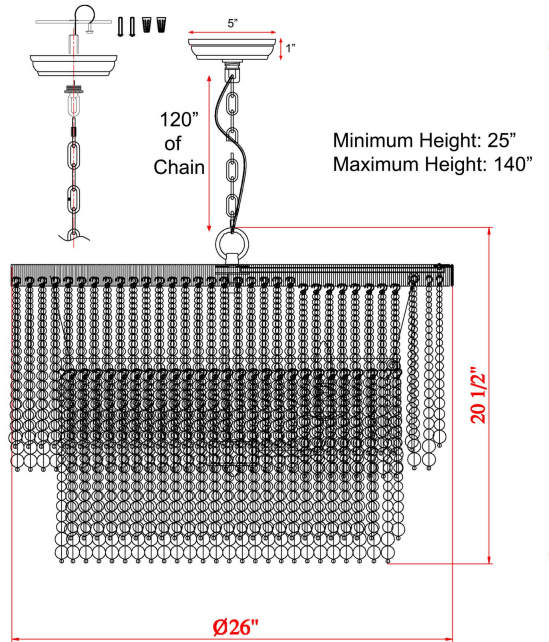

Sea Breeze Wood Beads Drum Chandelier

PRODUCT VIEW

DIMENSION VIEW

SPECIFICATIONS

SKU	H22110-6W
DIMENSION	26"W x 26"D x 21"H
MATERIALS	Iron, Wood & Jute
FINISH	Whitewashed Pearlwood, Natural Jute
SOCKET & BULBS	6 x E12
WATTS PER SOCKET/ITEM	40 W / 240 W
CANOPY	5"Dia x 1"H
WIRE/CHAIN	120"/120"
ADJUSTABLE HEIGHT	25"Hmin – 140"Hmax
NET WEIGHT	24 LBS