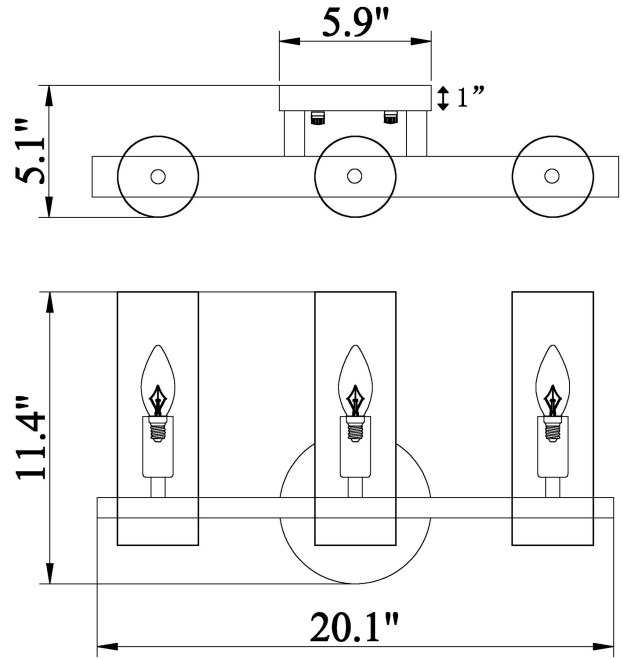

Colonna Triple Sconce

PRODUCT VIEW

DIMENSION VIEW

SPECIFICATIONS

SKU	KWS0133-3MBR
DIMENSION	20"W x 5"D x 11"H
MATERIALS	Iron & Glass
FINISH	Warm Brass
SOCKET & BULBS	3 x E12
WATTS PER SOCKET/ITEM	40 W / 120 W
CANOPY	6" D x 1"H
ADJUSTABLE HEIGHT	N/A
NET WEIGHT	5 LBS