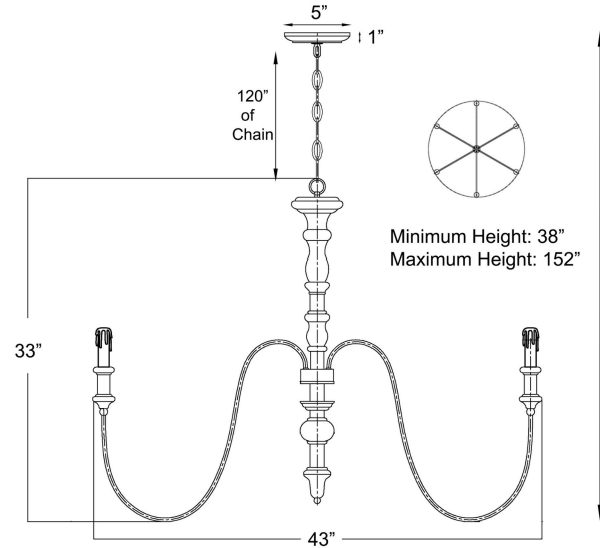

Karalea Midnight Chandelier

PRODUCT VIEW

DIMENSION VIEW

SPECIFICATIONS

SKU	H8122-6BG
DIMENSION	43"W x 43"D x 33"H
MATERIALS	Iron & wood
FINISH	Charred Oak Patina
SOCKET & BULBS	6 x E12
WATTS PER SOCKET/ITEM	60 W / 360 W
CANOPY	5"Dia x 1"H
WIRE/CHAIN	120"/120"
ADJUSTABLE HEIGHT	38"Hmin – 152"Hmax
NET WEIGHT	12 LBS