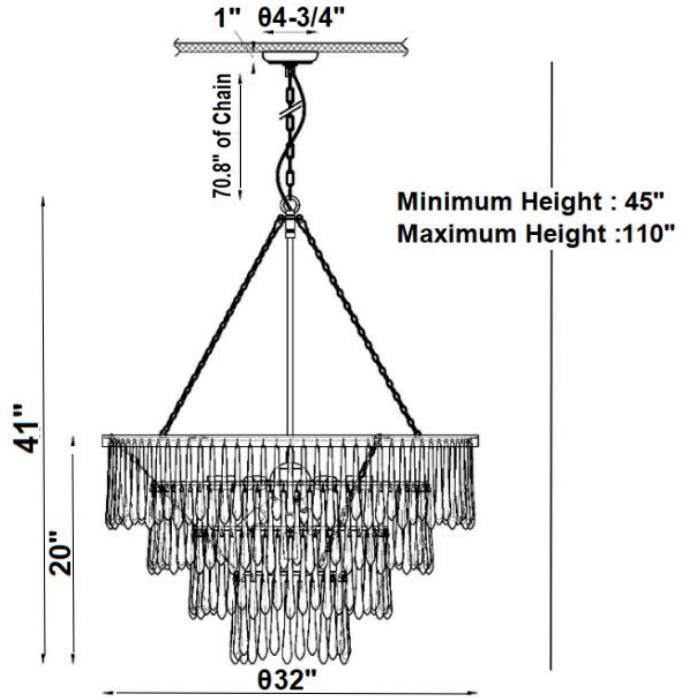

Bianca Chandelier

PRODUCT VIEW

DIMENSION VIEW

SPECIFICATIONS

SKU	H25104-12W
DIMENSION	32"W x 32"D x 41"H
MATERIALS	Iron + Glass
FINISH	Matte White & Sand Etched Glass
SOCKET & BULBS	12 x E12
WATTS PER SOCKET/ITEM	40 W / 480 W
CANOPY	5" D x 1"H
WIRE/CHAIN	120"/71"
NET WEIGHT	37 LBS
ADJUSTABLE HEIGHT	45"Hmin – 110"Hmax