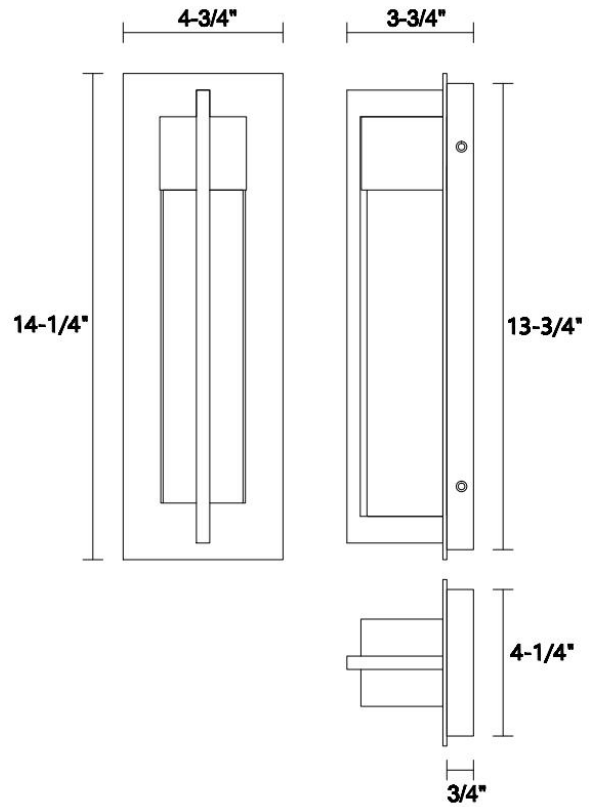

Calatrava Edge Outdoor - Petite

PRODUCT VIEW

DIMENSION VIEW

SPECIFICATIONS

SKU	KXW0405S-E
DIMENSION	4-3/4"W x 14-1/4"H x 3-3/4"E
MATERIALS	Iron & Glass
FINISH	Charcoal Black
INTEGRATED LED	6.5W LED / 580 LM / 3000K / 90 CRI
WATTS PER SOCKET/ITEM	LED / 6.5W
BACKPLATE	4-1/4"W x 13-3/4" D x 3/4"H
ADJUSTABLE HEIGHT	N/A
NET WEIGHT	9 LBS

NOTE:

- Safety Rate: UL Dry. It is for indoor use only
- Some Assembling work is required. Please follow the instructions.
- Professional installation recommended. Dimmable with compatible bulbs/dimmer.