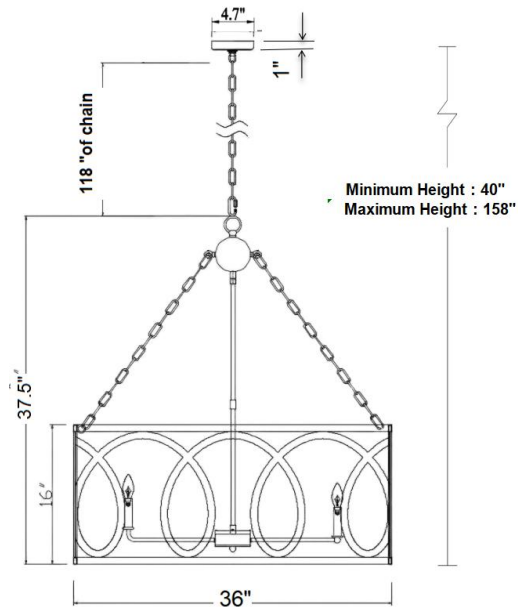

Palma Round Chandelier with Stonewashed Patina - Large

PRODUCT VIEW

SPECIFICATIONS

DIMENSION VIEW

SKU	H7122R-8GY
DIMENSION	36"W x 36"D x 37 1/2"H
MATERIALS	Iron & wood
FINISH	Stonewashed Patina
SOCKET & BULBS	8 x E12
WATTS PER SOCKET/ITEM	40 W / 320 W
CANOPY	5"Dia x 1"H
WIRE/CHAIN	120"/120"
Weight	16 LBS
ADJUSTABLE HEIGHT	40"Hmin – 158"Hmax