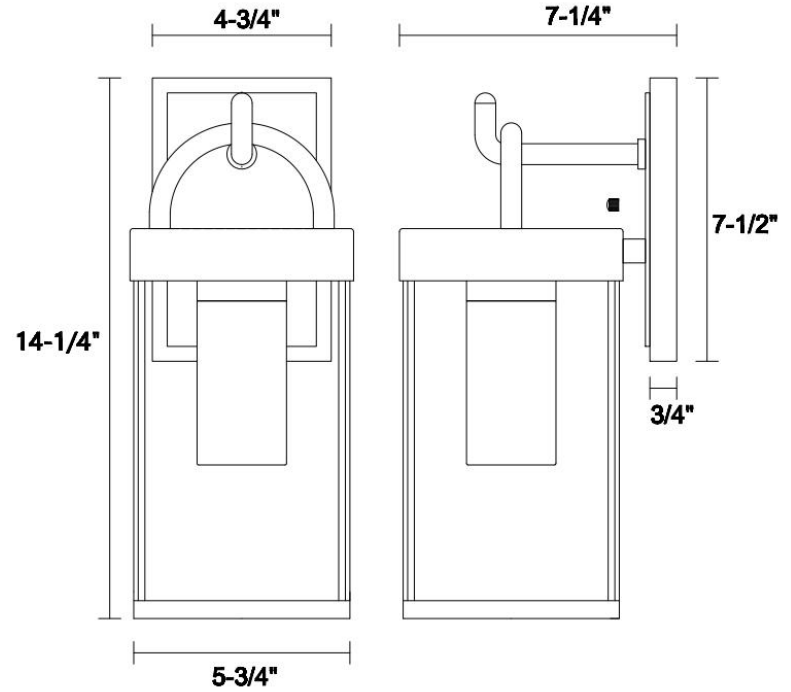

**Calacatta Glow Outdoor - Petite**

**PRODUCT VIEW**

**DIMENSION VIEW**

**SPECIFICATIONS**

SKU	KXW0404S-E
DIMENSION	5-3/4"W x 14-1/4"H x 7-1/4"E
MATERIALS	Iron & Glass
FINISH	Charcoal Black
INTEGRATED LED	6.5W LED / 586 LM / 3000K / 90 CRI
WATTS PER SOCKET/ITEM	LED / 6.5W
BACKPLATE	4-3/4"W x 7-1/2" D x 3/4"H
ADJUSTABLE HEIGHT	N/A
NET WEIGHT	9 LBS

**NOTE:**

- Safety Rate: UL Dry. It is for indoor use only
- Some Assembling work is required. Please follow the instructions.
- Professional installation recommended. Dimmable with compatible bulbs/dimmer.