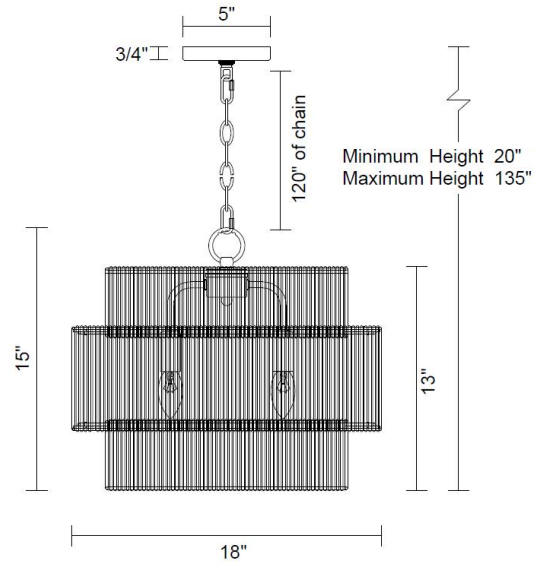

Whitsunday Double Drum Abaca Chandelier

PRODUCT VIEW

DIMENSION VIEW

SPECIFICATIONS

SKU	H22118-3
DIMENSION	18"W x 18"D x 15"H
MATERIALS	Iron & Hemp Fiber
FINISH	Matta Black
SOCKET & BULBS	3 x E12
WATTS PER SOCKET/ITEM	40 W / 120 W
CANOPY	5" Dia x 1"H
WIRE/CHAIN	120"/120"
ADJUSTABLE HEIGHT	20"Hmin – 135"Hmax
NET WEIGHT	8 LBS