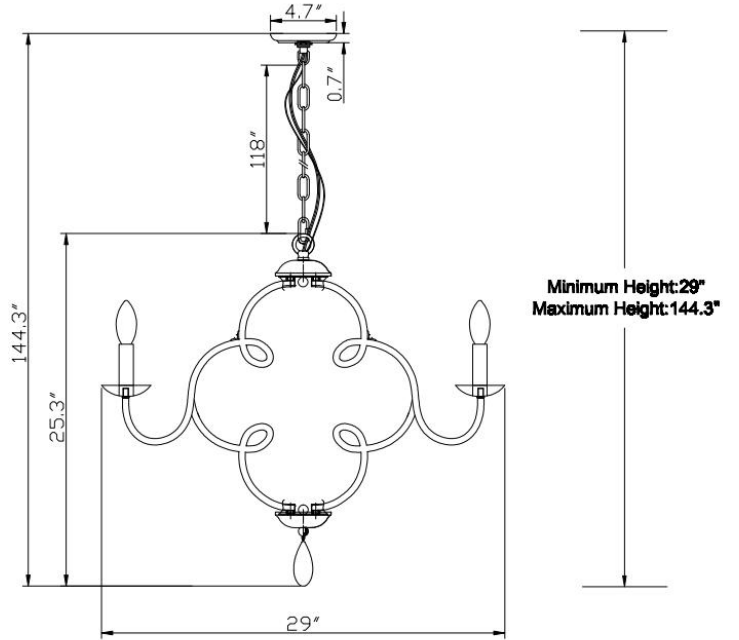

Felisa 4-light Chandelier

PRODUCT VIEW

DIMENSION VIEW

SPECIFICATIONS

SKU	H6231-4
DIMENSION	29"W x 29"D x 25"H
MATERIALS	Iron
FINISH	Dark Rustic Iron
SOCKET & BULBS	4 x E12
WATTS PER SOCKET/ITEM	40 W / 160 W
CANOPY	5"Dia x 1"H
WIRE/CHAIN	120"/120"
NET WEIGHT	8 LBS
ADJUSTABLE HEIGHT	29"Hmin – 144"Hmax

NOTE:

- Safety Rate: UL/ETL Dry. It is for indoor use only
- Some Assembling work is required. Please follow the instructions.
- Professional installation recommended. Dimmable with compatible bulbs/dimmer.