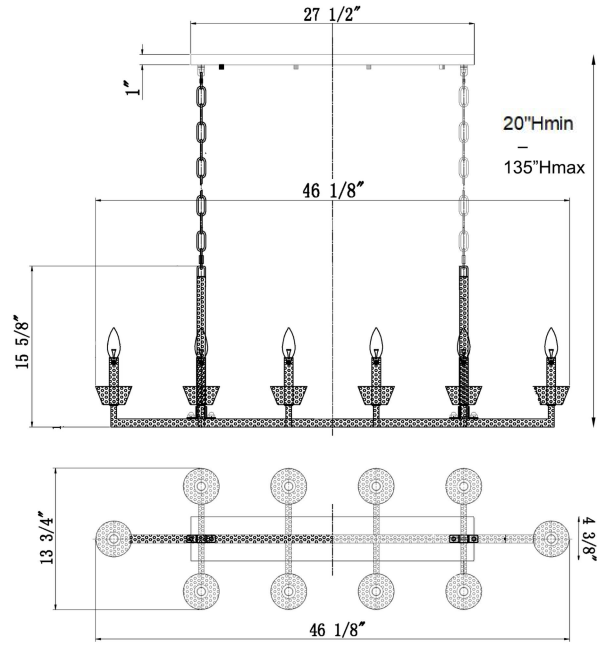

Sabine Artisan Linear Chandelier

PRODUCT VIEW

DIMENSION VIEW

SPECIFICATIONS

SKU	H23109-10G
DIMENSION	46"W x 14"D x 16"H
MATERIALS	Hammered Iron
FINISH	Brushed Gold
SOCKET & BULBS	10 x E12
WATTS PER SOCKET/ITEM	40 W / 400 W
CANOPY	27-1/2"W x 5" D x 1"H
WIRE/CHAIN	120"/120"
NET WEIGHT	17 LBS
ADJUSTABLE HEIGHT	20"Hmin – 135"Hmax

NOTE:

- Safety Rate: UL Dry. It is for indoor use only
- Some Assembling work is required. Please follow the instructions.
- Professional installation recommended. Dimmable with compatible bulbs/dimmer.