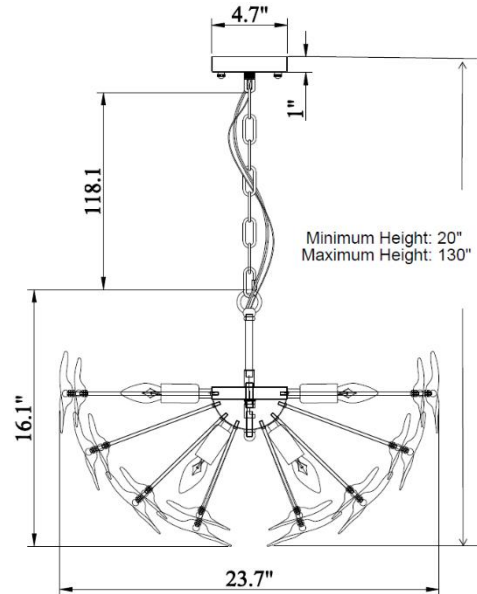

Sancia Chandelier — Small

PRODUCT VIEW

DIMENSION VIEW

SPECIFICATIONS

SKU	H21104-6BR
DIMENSION	24"W x 24"D x 16"H
MATERIALS	Iron & Glass
FINISH	Antique Platted Brass
SOCKET & BULBS	6 x E12
WATTS PER SOCKET/ITEM	40 W / 240 W
CANOPY	5" Dia x 1"H
WIRE/CHAIN	120"/118"
ADJUSTABLE HEIGHT	20"Hmin – 130"Hmax
NET WEIGHT	11 LBS