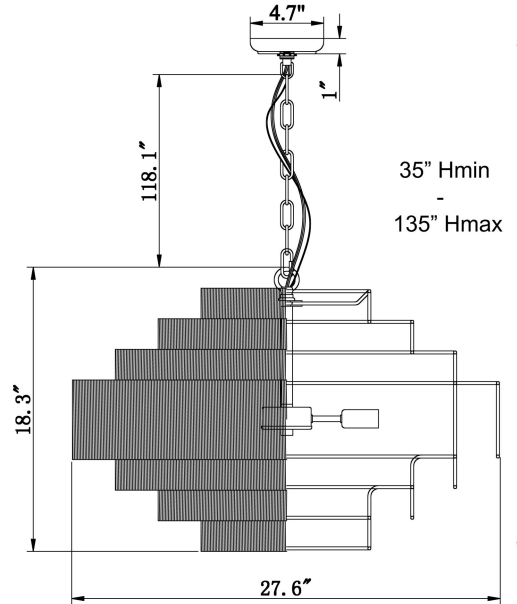

**Zissel Rattan Chandelier**

**PRODUCT VIEW**

**DIMENSION VIEW**

**SPECIFICATIONS**

SKU	H23102-6
DIMENSION	28"W x 28"D x 19"H
MATERIALS	Iron & Rattan
FINISH	Antique Gold
SOCKET & BULBS	6 x E12
WATTS PER SOCKET/ITEM	40 W / 240 W
CANOPY	5" Dia x 1"H
WIRE/CHAIN	120"/118"
NET WEIGHT	16 LBS
ADJUSTABLE HEIGHT	35"Hmin – 135"Hmax

**NOTE:**

- Safety Rate: UL Dry. It is for indoor use only
- Some Assembling work is required. Please follow the instructions.
- Professional installation recommended. Dimmable with compatible bulbs/dimmer.