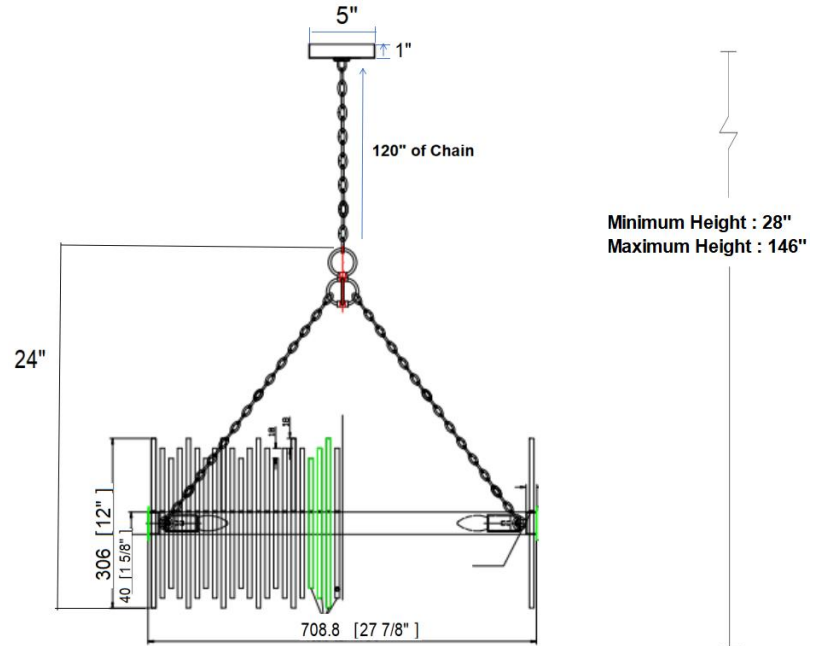

Solaria Chandelier

PRODUCT VIEW

DIMENSION VIEW

SPECIFICATIONS

SKU	H25118-8
DIMENSION	28"W x 28"D x 24"H
MATERIALS	Iron
FINISH	Antique Gold Leaf
SOCKET & BULBS	8 x E12
WATTS PER SOCKET/ITEM	40 W / 320 W
CANOPY	5"Dia x 1"H
WIRE/CHAIN	120"/120"
NET WEIGHT	22 LBS
ADJUSTABLE HEIGHT	28"Hmin – 146"Hmax

NOTE:

- Safety Rate: UL/ETL Dry. It is for indoor use only
- Some Assembling work is required. Please follow the instructions.
- Professional installation recommended. Dimmable with compatible bulbs/dimmer.