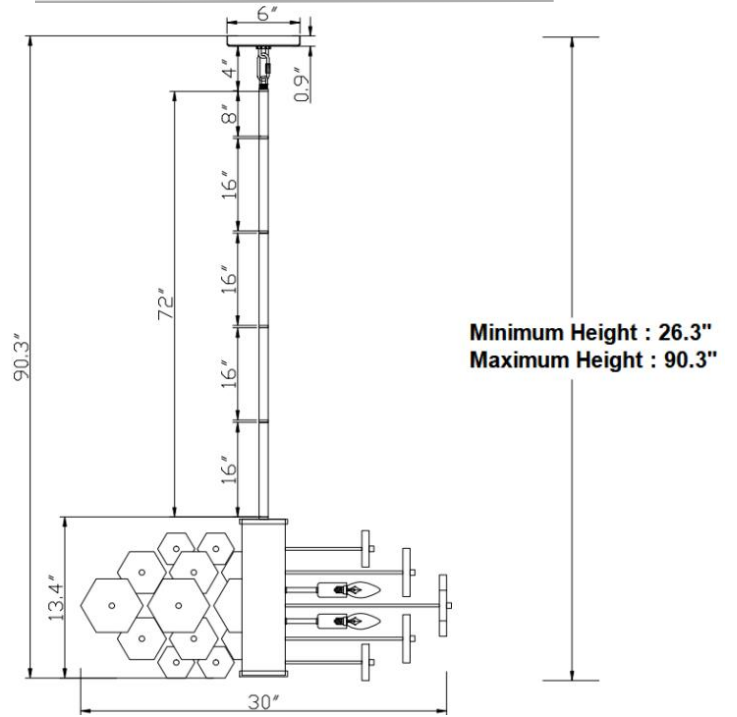

Solenne Chandelier

PRODUCT VIEW

DIMENSION VIEW

SPECIFICATIONS

SKU	KCH5140-30
DIMENSION	30"W x 30"D x 13"H
MATERIALS	Iron & Alabaster
FINISH	Warm Brass
SOCKET & BULBS	12 x E12
WATTS PER SOCKET/ITEM	40 W / 480 W
CANOPY	6" D x 1"H
WIRE/ROD	144"/4 x 16" + 1 x 8"
NET WEIGHT	50 LBS
ADJUSTABLE HEIGHT	26"Hmin – 90"Hmax