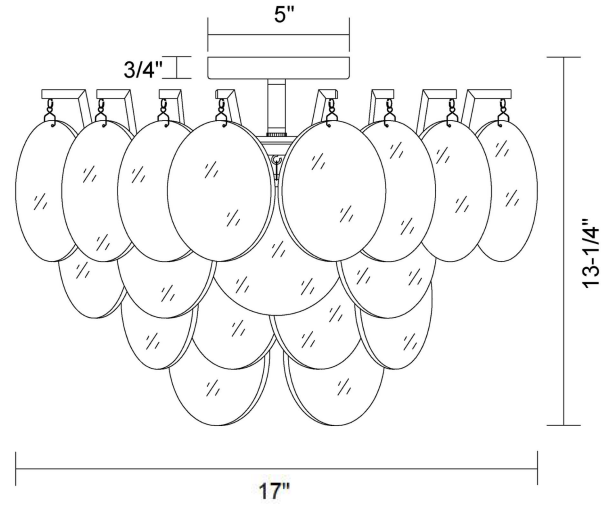

**Jacobella Flush-Mount**

**PRODUCT VIEW**

**DIMENSION VIEW**

**SPECIFICATIONS**

SKU	F21123-5BR ( Brass) or F21123-5BN ( Brushed Nickel)
DIMENSION	17"W x 17"D x 13"H
MATERIALS	Iron & Glass
FINISH	Platted Brass or Brushed Nickel
SOCKET & BULBS	5 x E12
WATTS PER SOCKET/ITEM	60 W / 300 W
CANOPY	5"Dia x 1"H
WIRE/CHAIN	N/A
NET WEIGHT	18 LBS