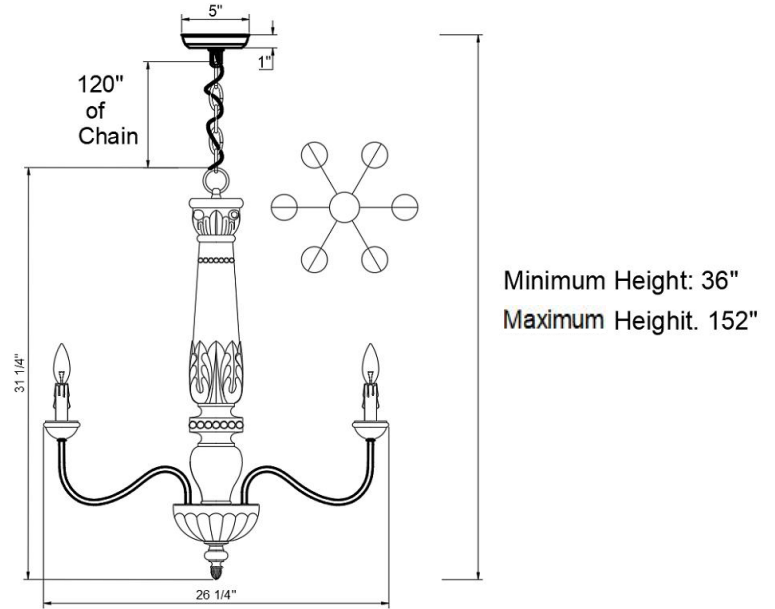

Cassaro Chandelier

PRODUCT VIEW

DIMENSION VIEW

SPECIFICATIONS

SKU	H26101-27
DIMENSION	26 1/4"W x 26 1/4"D x 31 1/4"H
MATERIALS	Iron & Wood
FINISH	Ivory Limestone Patina
SOCKET & BULBS	6 x E12
WATTS PER SOCKET/ITEM	40 W / 240 W
CANOPY	5" D x 1"H
WIRE / CHAIN	120"/120"
ADJUSTABLE HEIGHT	36"Hmin – 152"Hmax

NOTE:

- Safety Rate: ETL Dry. It is for indoor use only
- Some Assembling work is required. Please follow the instructions.
- Professional installation recommended. Dimmable with compatible bulbs/dimmer.