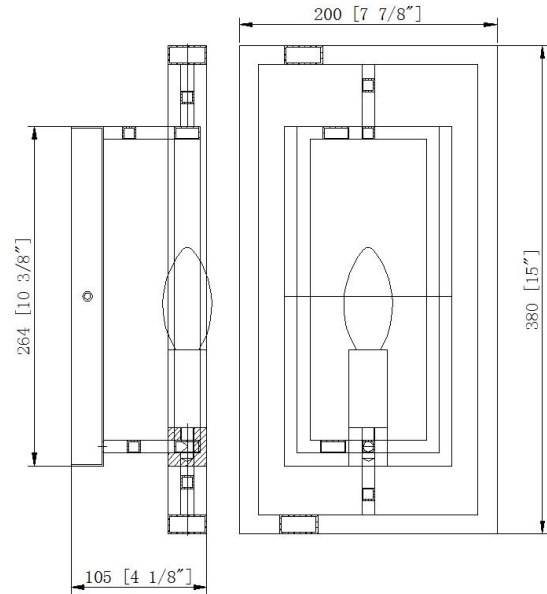

Daniela Sconce

PRODUCT VIEW

DIMENSION VIEW

SPECIFICATIONS

SKU	W6123-1
DIMENSION	8"W x 4"D x 15"H
MATERIALS	Iron
FINISH	Aged Siena Gold
SOCKET & BULBS	1 x E12
WATTS PER SOCKET/ITEM	40 W / 40 W
BACKPLATE COVER	10"W x 4"D
WIRE/CHAIN	N/A
NET WEIGHT	4 LBS
ADJUSTABLE HEIGHT	N/A