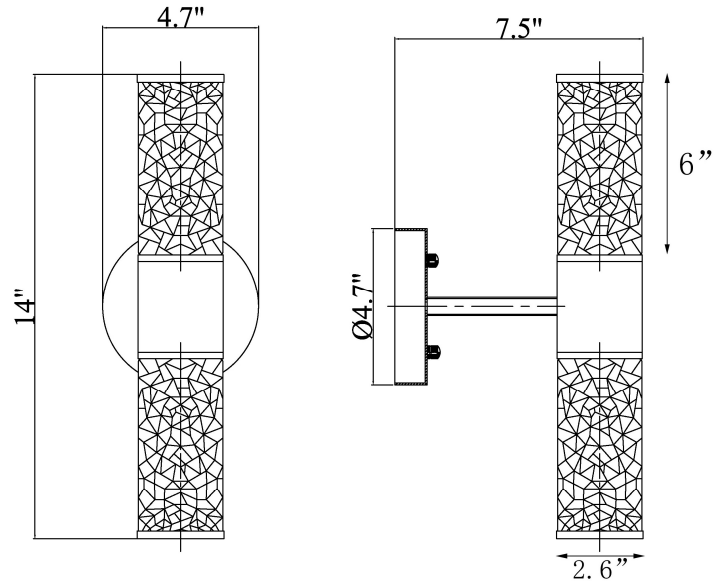

### DIMENSION VIEW

### SPECIFICATIONS

|                       |                  |
|-----------------------|------------------|
| SKU                   | KWS0123-2PT      |
| DIMENSION             | 5"W x 14"D x 8"H |
| MATERIALS             | Steel & Glass    |
| FINISH                | Burnished Pewter |
| SOCKET & BULBS        | 2 x E12          |
| WATTS PER SOCKET/ITEM | 40 W / 80 W      |
| BACKPLATE             | 5" D x 1"H       |
| SHADE                 | 2.6"D x 6"H      |
| NET WEIGHT            | 3 LBS            |