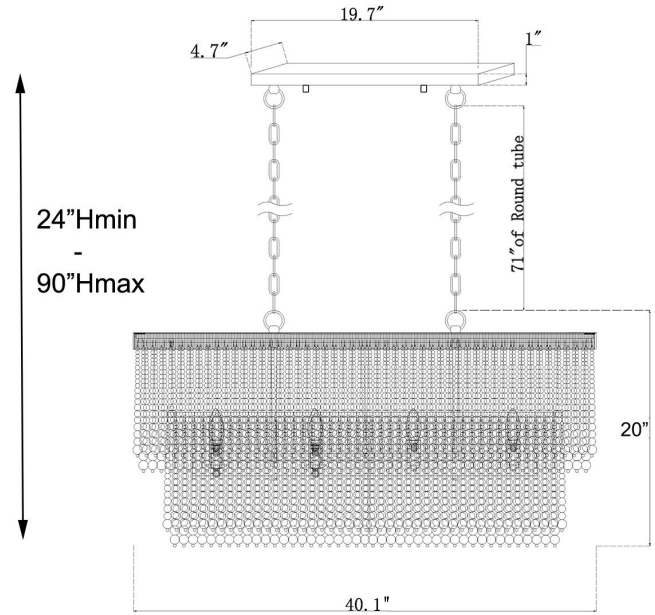

Coastal Cascade Chandelier

PRODUCT VIEW

DIMENSION VIEW

SPECIFICATIONS

SKU	H25120L-8
DIMENSION	40"W x 15"D x 20"H
MATERIALS	Jute & Iron & wood
FINISH	Antique Silver & Textured White
SOCKET & BULBS	8 x E12
WATTS PER SOCKET/ITEM	40 W / 320 W
CANOPY	20" W x 5"D x 1"H
WIRE/CHAIN	120" / 72"
NET WEIGHT	37 LBS
ADJUSTABLE HEIGHT	24"Hmin – 90"Hmax

NOTE:

- Safety Rate: UL Dry. It is for indoor use only
- Some Assembling work is required. Please follow the instructions.
- Professional installation recommended. Dimmable with compatible bulbs/dimmer.