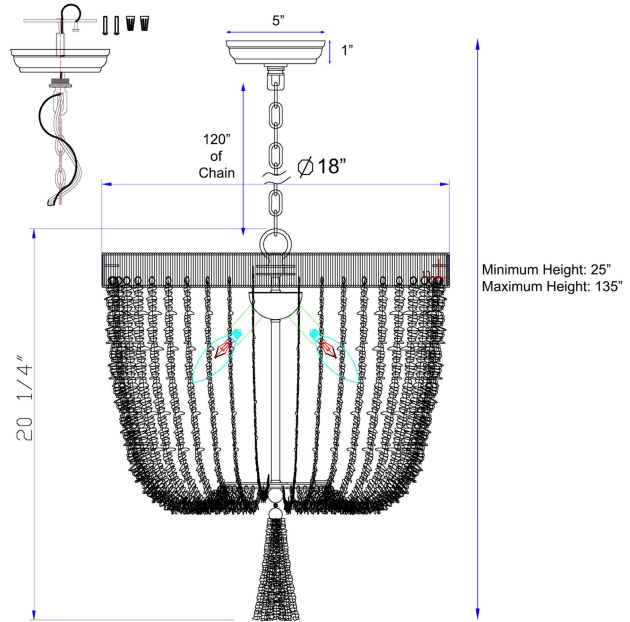

Sea Breeze Blue Basket Chandelier

PRODUCT VIEW

DIMENSION VIEW

SPECIFICATIONS

SKU	H22113-3
DIMENSION	18"W x 18"D x 20"H
MATERIALS	Iron & Gemstones
FINISH	Rustic Silver
SOCKET & BULBS	3 x E12
WATTS PER SOCKET/ITEM	40 W / 120 W
CANOPY	5" Dia x 1"H
WIRE/CHAIN	120"/120"
ADJUSTABLE HEIGHT	25"Hmin – 135"Hmax
NET WEIGHT	14 LBS

NOTE:

- Safety Rate: UL/ETL Dry. It is for indoor use only
- Some Assembling work is required. Please follow the instructions.
- Professional installation recommended. Dimmable with compatible bulbs/dimmer.