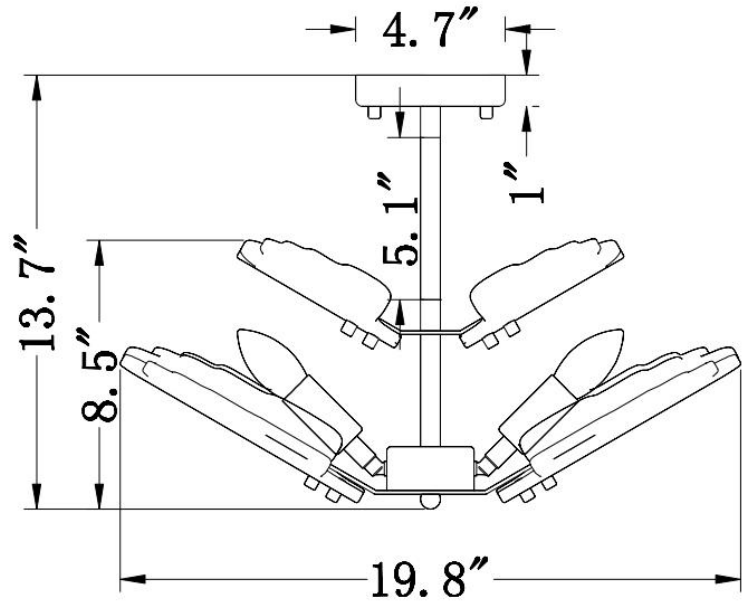

**Noturne Chandelier - Petite**

**PRODUCT VIEW**

**DIMENSION VIEW**

**SPECIFICATIONS**

SKU	KCH5180-20
DIMENSION	20"W x 20"D x 8-1/2"H
MATERIALS	Iron & Glass
FINISH	Warm Brass & Smoke Glass
SOCKET & BULBS	3 x E12
WATTS PER SOCKET/ITEM	40 W / 120 W
CANOPY	5"Dia x 1"H
NET WEIGHT	12 LBS
ADJUSTABLE HEIGHT	N/A

**NOTE:**

- Safety Rate: UL/ETL Dry. It is for indoor use only
- Some Assembling work is required. Please follow the instructions.
- Professional installation recommended. Dimmable with compatible bulbs/dimmer.