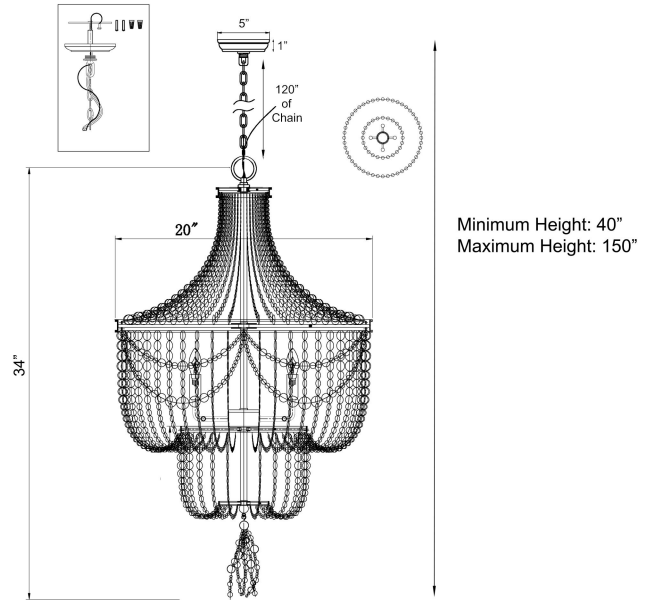

### DIMENSION VIEW

### SPECIFICATIONS

SKU	H9116-4W
DIMENSION	20"W x 20"D x 34"H
MATERIALS	Iron & wood
FINISH	Antique Gold & white
SOCKET & BULBS	4 x E12
WATTS PER SOCKET/ITEM	40 W / 160 W
CANOPY	5"Dia x 1"H
WIRE/CHAIN	120"/120"
Weight	14 LBS
ADJUSTABLE HEIGHT	40"Hmin – 150"Hmax