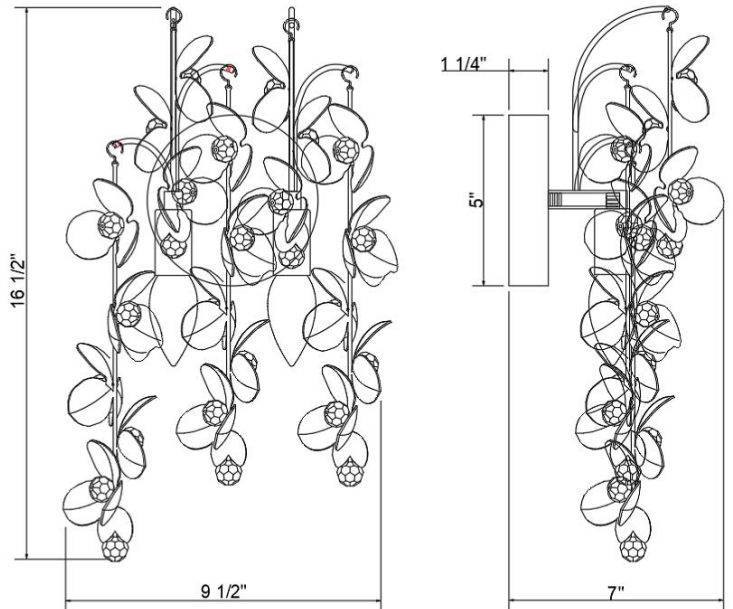

## Lunaria Sconce

### PRODUCT VIEW

### DIMENSION VIEW

### SPECIFICATIONS

SKU	W26120-2
DIMENSION	9-1/2"W x 7"D x 16-1/2"H
MATERIALS	Iron & Porcelain
FINISH	Siena Gold
SOCKET & BULBS	2 x E12
WATTS PER SOCKET/ITEM	40 W / 80 W
CANOPY	5" D x 1"H
WIRE / CHAIN	N/A
NET WEIGHT	3 LBS
ADJUSTABLE HEIGHT	N/A