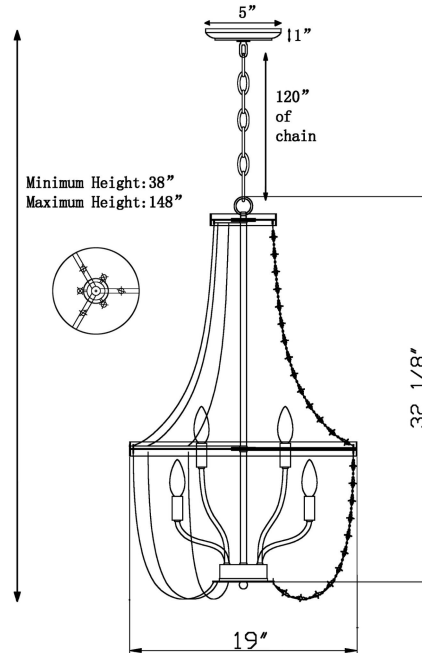

### PRODUCT VIEW

### DIMENSION VIEW

### SPECIFICATIONS

SKU	H8120-6
DIMENSION	19"W x 19"D x 32"H
MATERIALS	Iron
FINISH	Antique Champagne Gold
SOCKET & BULBS	6 x E12
WATTS PER SOCKET/ITEM	60 W / 360 W
CANOPY	5"Dia x 1"H
WIRE/CHAIN	120"/120"
Weight	12 LBS
ADJUSTABLE HEIGHT	38"Hmin – 148"Hmax