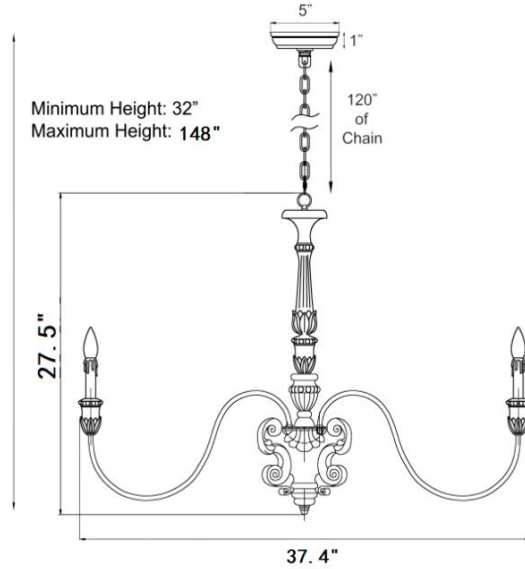

### PRODUCT VIEW

### DIMENSION VIEW

### SPECIFICATIONS

SKU	H5107-6
DIMENSION	37-1/2"W x 37-1/2"D x 27-1/2"H
MATERIALS	Iron & Wood
FINISH	Verdigris Manor Patina
SOCKET & BULBS	6 x E12
WATTS PER SOCKET/ITEM	60 W / 360 W
CANOPY	5"Dia x 1"H
WIRE/CHAIN	120"/120"
NET WEIGHT	10 LBS
ADJUSTABLE HEIGHT	32"Hmin – 148"Hmax