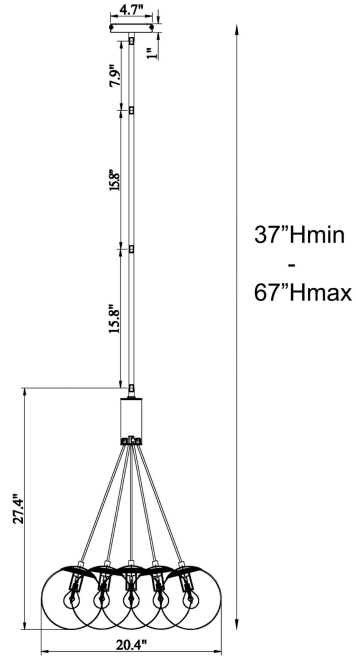

Rome 7-light Chandelier

PRODUCT VIEW

DIMENSION VIEW

SPECIFICATIONS

SKU	KCH1113-7
DIMENSION	20"W x 20"D x 27"H
MATERIALS	Iron & Glass
FINISH	Warm Brass/Matte Black
SOCKET & BULBS	7 x E12
WATTS PER SOCKET/ITEM	40 W / 280 W
RODS	1 x 8" + 2 x 16"
CANOPY	5" D x 1"H
ADJUSTABLE HEIGHT	37"Hmin – 67"Hmax
NET WEIGHT	12 LBS