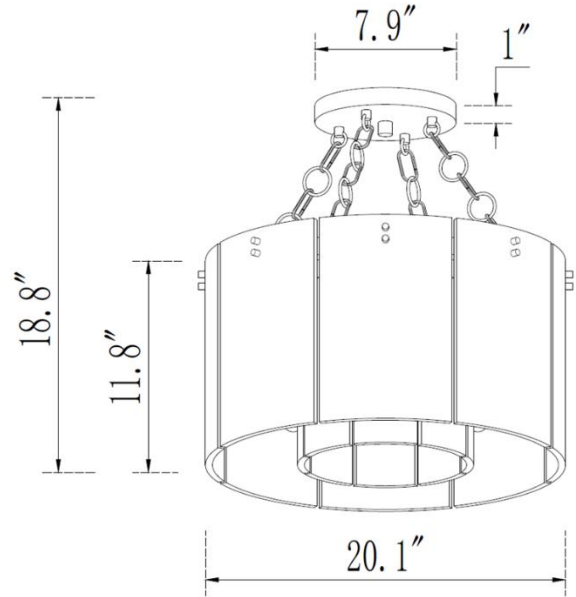

Sorrento Flushmount

PRODUCT VIEW

DIMENSION VIEW

SPECIFICATIONS

| | |
|-----------------------|--------------------------------------|
| SKU | KFM4106-8 |
| DIMENSION | 20 "W x 20 "D x 19 "H |
| MATERIALS | Iron & Glass |
| FINISH | Gloden Umber Brass/ Molten Ice Glass |
| SOCKET & BULBS | 8 x E26 |
| WATTS PER SOCKET/ITEM | 40 W / 320 W |
| CANOPY | 7.9" D x 1"H |
| Net Weight | 41 LBS |