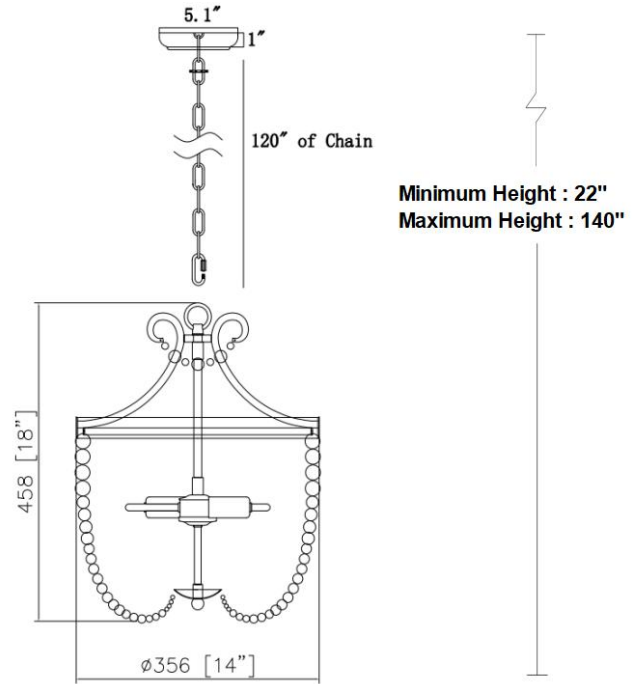

Darcia Petite Chandelier – Siena Gold

PRODUCT VIEW

DIMENSION VIEW

SPECIFICATIONS

SKU	H7126-2AG
DIMENSION	14"W x 14"D x 18"H
MATERIALS	Iron + Wood
FINISH	Brushed Siena Gold & Gilded Aged Beads
SOCKET & BULBS	2 x E12
WATTS PER SOCKET/ITEM	40 W / 80 W
CANOPY	5"Dia x 1"H
WIRE/CHAIN	120"/120"
NET WEIGHT	8 LBS
ADJUSTABLE HEIGHT	22"Hmin – 140"Hmax

NOTE:

- Safety Rate: UL/ETL Dry. It is for indoor use only
- Some Assembling work is required. Please follow the instructions.
- Professional installation recommended. Dimmable with compatible bulbs/dimmer.