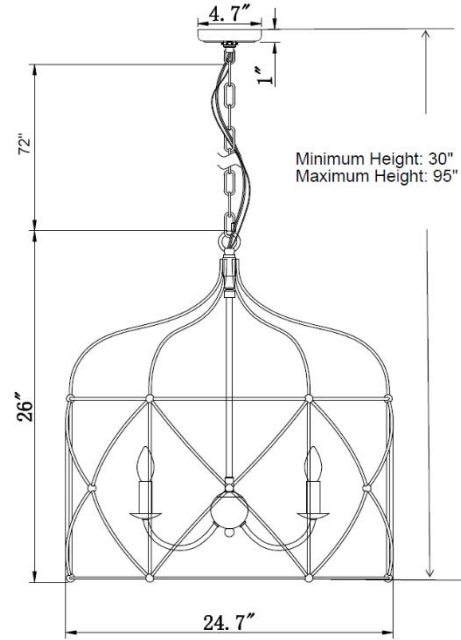

Selah Chandelier

PRODUCT VIEW

DIMENSION VIEW

SPECIFICATIONS

SKU	H23103-6
DIMENSION	25"W x 25"D x 26"H
MATERIALS	Iron
FINISH	Parisian Silver
SOCKET & BULBS	6 x E12
WATTS PER SOCKET/ITEM	40 W / 240 W
CANOPY	5" Dia x 1"H
WIRE/CHAIN	73"/72"
ADJUSTABLE HEIGHT	30"Hmin – 95"Hmax
NET WEIGHT	6 LBS