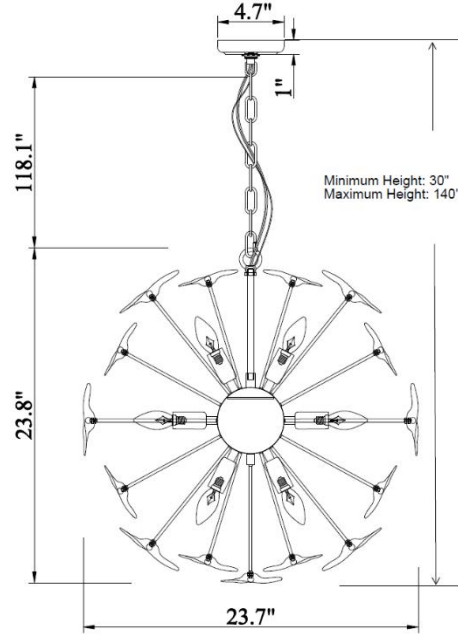

**Sancia Globe Chandelier - Small**

**PRODUCT VIEW**

**DIMENSION VIEW**

**SPECIFICATIONS**

SKU	H21104G-8BR
DIMENSION	24"W x 24"D x 24"H
MATERIALS	Iron & Glass
FINISH	Warm Aura Brass
SOCKET & BULBS	8 x E12
WATTS PER SOCKET/ITEM	40 W / 320 W
CANOPY	5" Dia x 1"H
WIRE/CHAIN	120"/118"
ADJUSTABLE HEIGHT	30"Hmin – 140"Hmax
NET WEIGHT	12 LBS