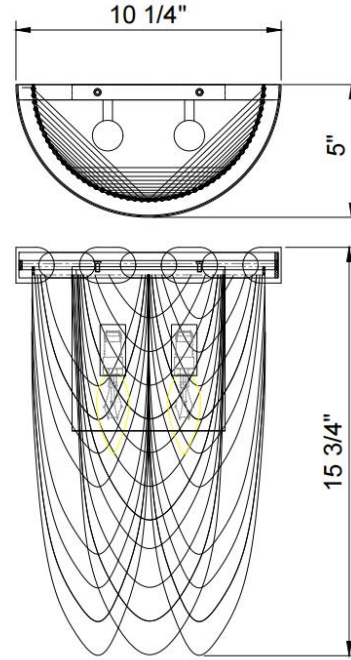

Venetian Lacefall Wall Sconce

PRODUCT VIEW

DIMENSION VIEW

SPECIFICATIONS

SKU	W26110-2
DIMENSION	10-1/4"W x 5"D x 15-3/4"H
MATERIALS	Iron & Crystal
FINISH	Brushed Siena Gold (Brushed Brass Tone)
SOCKET & BULBS	2 x E12
WATTS PER SOCKET/ITEM	40 W / 80 W
BACKPLATE (SQUARE)	6"W x 1"D x 6"H
WIRE / CHAIN	N/A
NET WEIGHT	3 LBS